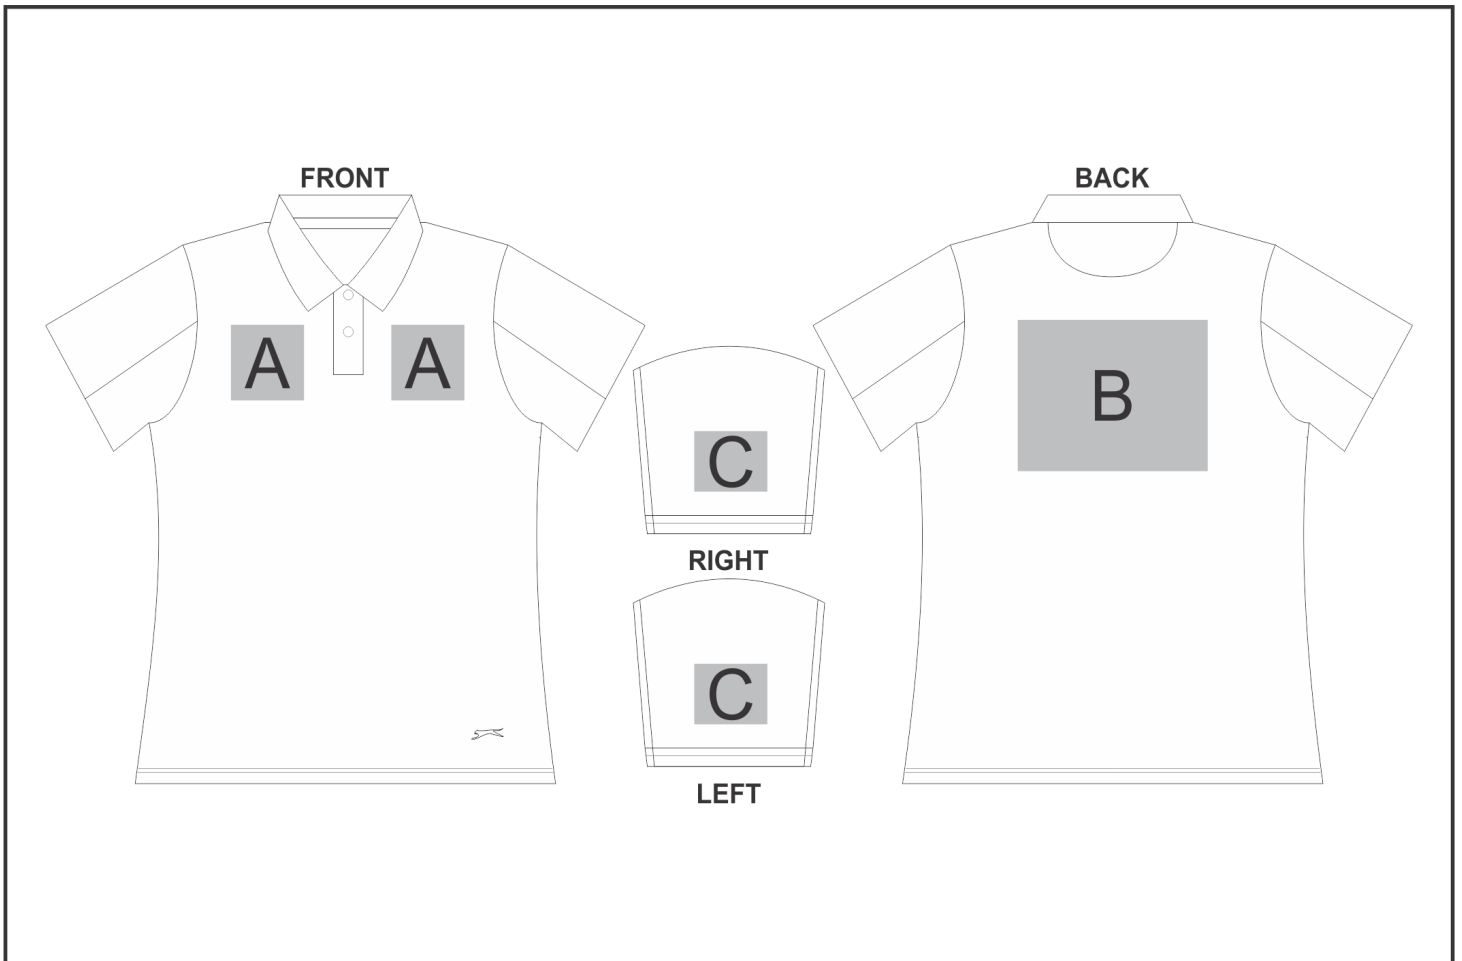

## Need to know:

- Includes 1-Position Embroidery OR 1-Position Digital Transfer (setup fees apply)
- DTC/EMB inclusive Parameters: Left/Right Chest or Back = 100mm x 100mm
- Laser colour: Tonal

## Branding Options:

Position	Branding Method (Branding Code)	No. of Colours	Dimension
A	Embroidery (EM-CLOTHING)	N/A	100mm wide x 100mm high
A	Digital Transfer Clothing A6 (DTC-A6)	Full Colour	100mm wide x 100mm high
A	Screen Print (SA)	6 Colours	100mm wide x 80mm high
A	Laser Engraving (LG)	N/A	100mm wide x 80mm high
A	Silicone (STP-A)	N/A	30mm wide x 30mm high
A	Silicone (STP-B)	N/A	50mm wide x 50mm high
A	Silicone (STP-C)	N/A	80mm wide x 80mm high
A	Silicone (STP-D)	N/A	100mm wide x 40mm high

B	Embroidery (EM-CLOTHING)	N/A	200mm wide x 200mm high
B	Digital Transfer Clothing A6 (DTC-A6)	Full Colour	105mm wide x 148mm high
B	Digital Transfer Clothing A5 (DTC-A5)	Full Colour	210mm wide x 148mm high
B	Screen Print (SA)	6 Colours	260mm wide x 200mm high
B	Silicone (STP-A)	N/A	30mm wide x 30mm high
B	Silicone (STP-B)	N/A	50mm wide x 50mm high
B	Silicone (STP-C)	N/A	80mm wide x 80mm high
B	Silicone (STP-D)	N/A	120mm wide x 40mm high

C	Embroidery (EM-CLOTHING)	N/A	80mm wide x 80mm high
C	Digital Transfer Clothing A6 (DTC-A6)	Full Colour	80mm wide x 80mm high
C	Screen Print (SA)	6 Colours	60mm wide x 60mm high
C	Laser Engraving (LG)	N/A	100mm wide x 60mm high
C	Silicone (STP-A)	N/A	30mm wide x 30mm high
C	Silicone (STP-B)	N/A	50mm wide x 50mm high
C	Silicone (STP-C)	N/A	80mm wide x 80mm high